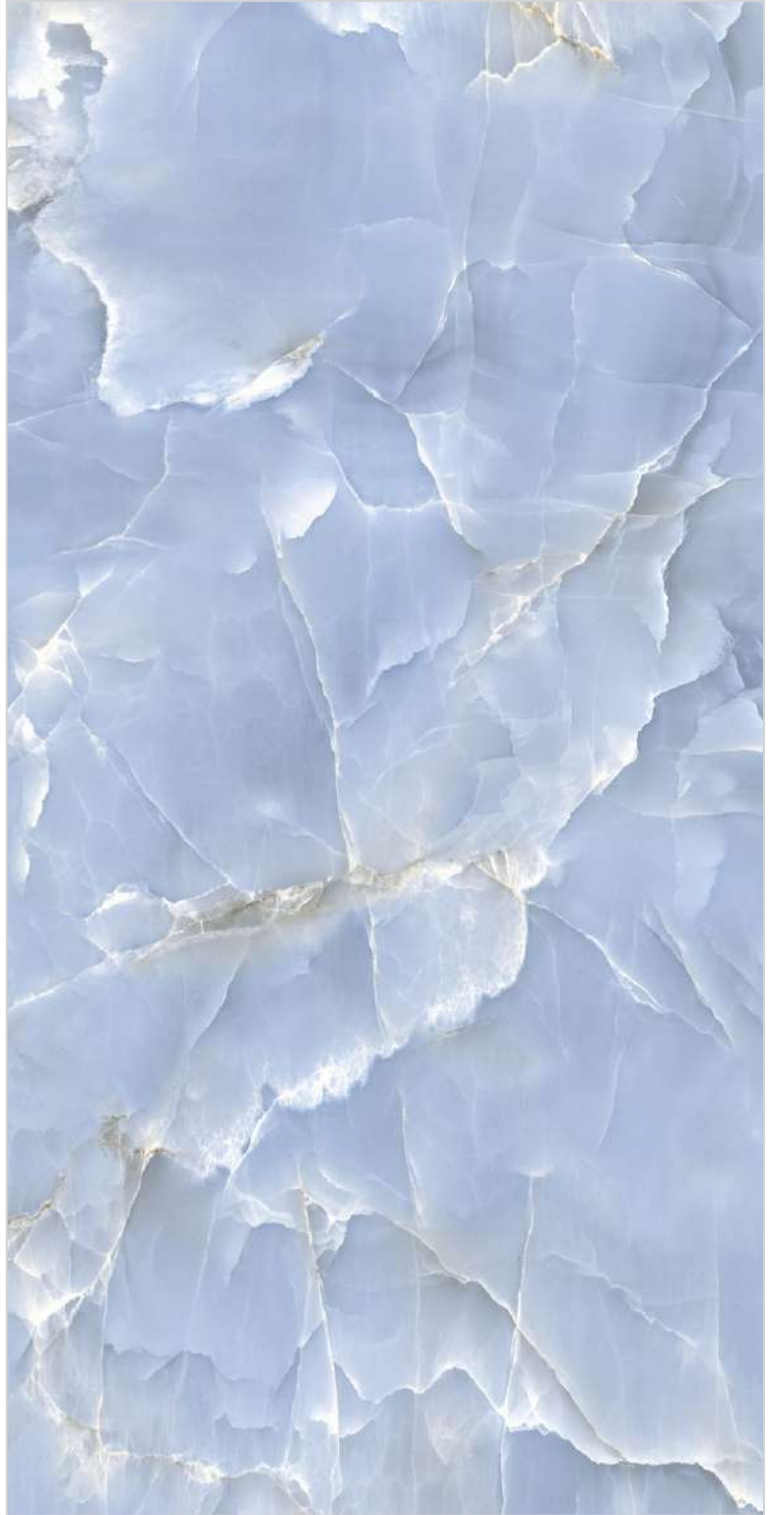

Glossy Finish

600x
1200mm
GVT-PGVT

**WET ONYX
BEIGE**

Glossy Finish

600x
1200mm
GVT-PGVT

WET ONYX BLUE

Glossy Finish

600x
1200mm
GVT-PGVT